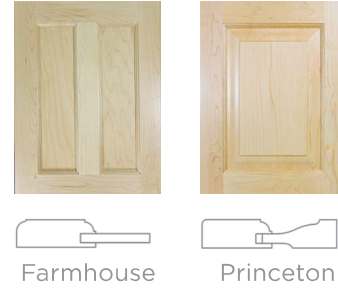

DOOR STYLES

Our variety of standard door styles and matching drawer fronts are the perfect design for any kitchen, bath, laundry, great room, or mudroom you can imagine. All doors are shown in clear coat standard grade hard maple.

Price Group 1

Price Group 2

Price Group 3

Price Group 4

Price Group 5

Price Group 6

DRAWER FRONT OPTIONS AVAILABLE FOR ALL DOOR DESIGNS

Ask your sales rep about our Design-a-Door program for endless possibilities and design options.