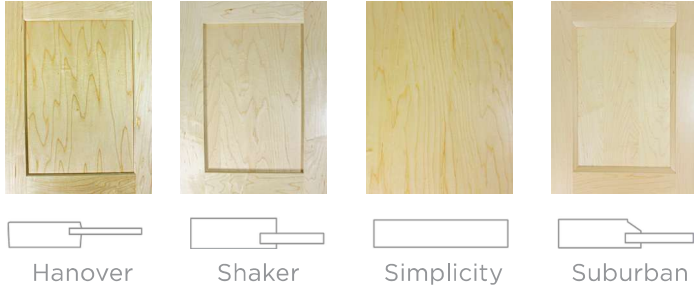

DOOR STYLES

Our variety of standard door styles and matching drawer fronts are the perfect design for any kitchen, bath, laundry, great room, or mudroom you can imagine. All doors are shown in clear coat standard grade hard maple.

Price Group 1

Price Group 2

Price Group 3

Price Group 4

Price Group 5

Price Group 6

DRAWER FRONT OPTIONS AVAILABLE FOR ALL DOOR DESIGNS

Ask your sales rep about our Design-a-Door program for endless possibilities and design options.